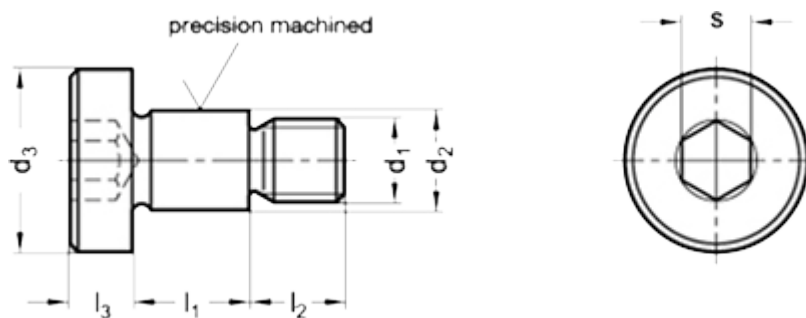

Article number: 207321M685ST
Description: E+G Shoulder screw
GN 732.1-M6-8-5-ST

Measures

Application example

d1	= M 6
d2	= 8 -0.05/-0.08
d3	= 14
l1 +0.20/+0.13	= 5
l2	= 8
l3	= 4
s	= 4
Weight in (g)	= 8